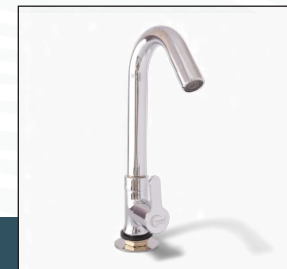

₹ 887

Angle Cock

₹ 475

Angle Cock 2 Way

₹ 1099

Wall Mixer 2 In 1

₹ 3429

Concealed 15mm

₹ 1381

Long Body

₹ 858

Sink Cock

₹ 1261

Swan Neck

₹ 1430

Sink Mixer

₹ 3347

Center Hole

₹ 2785

Bib Cock Washing Machine

₹ 657

Bib Cock 2 Way

₹ 1177

Bib Cock Nozel

₹ 657

Bib Cock

₹ 738

Pillar Cock

₹ 943

Angle Cock

₹ 543

Angle Cock 2 Way